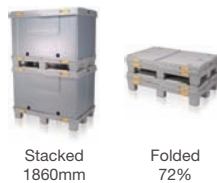

○ BP12085H / BP12083H

The standard Boxerpac comes with three runner pallet base, which locate into the lid feature when stacked. BP12085H version with solid plastic sleeve. BP12083H with solid cardboard sleeve.

Stacked 1860mm

Folded 72%

Technical specification

Ext. Top Dim.	1200 x 800 x 930mm
Folded	1200 x 800 x 292mm
Int. Dim.	1140 x 740 x 710mm
Unit Load	500kg/unit
Capacity	600 litres
Weight	28kg
Material	Polypropylene
Colour	Grey

○ BP12086H / BP12084H

The standard Boxerpac comes with three runner pallet base, which locate into the lid feature when stacked. BP12086H version with two drop door plastic sleeve. BP12084H version with two drop door cardboard sleeve.