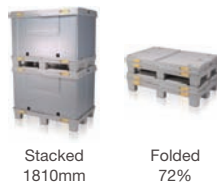

lid location points for interlocking safe pallet stacking

locking latch attaches sleeve to both base and lid

load bearing reinforcement features on inside lid

choice of pallet base

Boxerpac is a versatile system providing outstanding volume for bulk storage and distribution.

○ BP120898 / BP120896

The standard Boxerpac comes with nine pallet feet, which locate into the lid feature when stacked. BP121898 version with solid plastic sleeve. BP120896 version with solid cardboard sleeve.

Stacked
2240mm

Folded
72%

Technical specification

Ext. Top Dim.	1200 x 1000 x 1120mm
Folded	1200 x 1000 x 292mm
Int. Dim.	1150 x 945 x 905mm
Unit Load	500kg/unit
Capacity	984 litres
Weight	33kg
Material	Polypropylene
Colour	Black