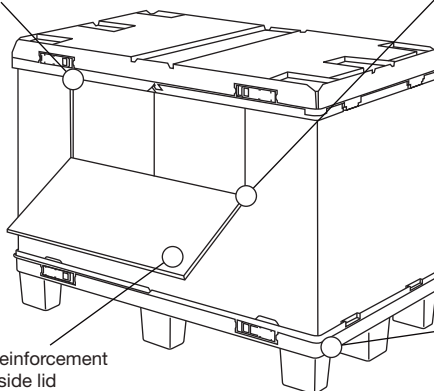

lid location points for interlocking safe pallet stacking

locking latch attaches sleeve to both base and lid

load bearing reinforcement features on inside lid

choice of pallet base

Boxerpac is a versatile system providing outstanding volume for bulk storage and distribution.

○ BP120898 / BP120896

The standard Boxerpac comes with nine pallet feet, which locate into the lid feature when stacked. BP121898 version with solid plastic sleeve. BP120896 version with solid cardboard sleeve.

Stacked 1810mm

Folded 72%

Technical specification

Ext. Top Dim.	1200 x 800 x 910mm
Folded	1200 x 800 x 272mm
Int. Dim.	1140 x 740 x 710mm
Unit Load	500kg/unit
Capacity	600 litres
Weight	28kg
Material	Polypropylene
Colour	Grey