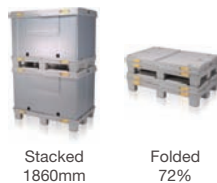

○ BP120899 / BP120897

The standard Boxerpac comes with nine pallet feet, which locate into the lid feature when stacked. BP120899 with two drop door plastic sleeve. BP120897 with 2 drop door cardboard sleeve.

Stacked 1810mm

Folded 72%

Technical specification

Ext. Top Dim.	1200 x 800 x 910mm
Folded	1200 x 800 x 272mm
Int. Dim.	1140 x 740 x 710mm
Unit Load	500kg/unit
Capacity	600 litres
Weight	28kg
Material	Polypropylene
Colour	Grey

○ BP12085H / BP12083H

The standard Boxerpac comes with three runner pallet base, which locate into the lid feature when stacked. BP12085H version with solid plastic sleeve. BP12083H with solid cardboard sleeve.

Stacked 1860mm

Folded 72%

Technical specification

Ext. Top Dim.	1200 x 800 x 930mm
Folded	1200 x 800 x 292mm
Int. Dim.	1140 x 740 x 710mm
Unit Load	500kg/unit
Capacity	600 litres
Weight	28kg
Material	Polypropylene
Colour	Grey