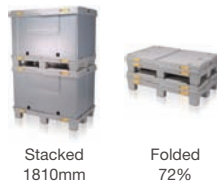

○ BP120898 / BP120896

The standard Boxerpac comes with nine pallet feet, which locate into the lid feature when stacked. BP121898 version with solid plastic sleeve. BP120896 version with solid cardboard sleeve.

Stacked 1810mm

Folded 72%

Technical specification

Ext. Top Dim.	1200 x 800 x 910mm
Folded	1200 x 800 x 272mm
Int. Dim.	1140 x 740 x 710mm
Unit Load	500kg/unit
Capacity	600 litres
Weight	28kg
Material	Polypropylene
Colour	Grey

○ BP120899 / BP120897

The standard Boxerpac comes with nine pallet feet, which locate into the lid feature when stacked. BP120899 with two drop door plastic sleeve. BP120897 with 2 drop door cardboard sleeve.