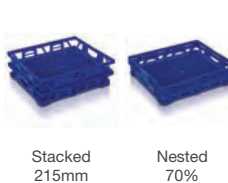

○ SN150201

Open fronted stack and nest basket with positive slide stacking to ensure secure stacking.

suitable for:

- bread deliveries
- morning goods

Technical specification

Ext.Top Dim.	788 x 617 x 190mm
Int.Base Dim.	723 x 569 x 165mm
Load	145kg on base tray
Capacity	68 litres
Weight	2.4kg
Material	Polypropylene
Colour	Blue

○ SN121202

Open fronted stack and nest basket with positive slide stacking to ensure secure stacking.

suitable for:

- bread deliveries
- morning goods

Technical specification

Ext.Top Dim.	762 x 508 x 216mm
Int.Base Dim.	697 x 463 x 190mm
Load	120kg on base tray
Capacity	65 litres
Weight	1.9kg
Material	Polypropylene
Colour	Grey

○ SN645401

Stack and nest bread bun tray with rigid base for conveyor and automated handling.

suitable for:

- morning goods
- confectionery

Technical specification

Ext.Top Dim.	640 x 540 x 117mm
Int.Base Dim.	595 x 505 x 88mm
Load	100kg on base tray
Capacity	26 litres
Weight	1.5kg
Material	Polypropylene
Colour	Blue

○ SN151501

Open fronted stack and nest basket that stacks and nests by turning through 90°.

suitable for:

- bread deliveries
- morning goods

Technical specification

Ext.Top Dim.	772 x 627 x 176mm
Int.Base Dim.	716 x 586 x 149mm
Load	145kg on base tray
Capacity	63 litres
Weight	2.1kg
Material	Polypropylene
Colour	Grey