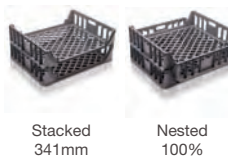

○ SN121202

Open fronted stack and nest basket with positive slide stacking to ensure secure stacking.

suitable for:

- bread deliveries
- morning goods

Technical specification

Ext.Top Dim.	762 x 508 x 216mm
Int.Base Dim.	697 x 463 x 190mm
Load	120kg on base tray
Capacity	65 litres
Weight	1.9kg
Material	Polypropylene
Colour	Grey

○ SN645401

Stack and nest bread bun tray with rigid base for conveyor and automated handling.

suitable for:

- morning goods
- confectionery

Technical specification

Ext.Top Dim.	640 x 540 x 117mm
Int.Base Dim.	595 x 505 x 88mm
Load	100kg on base tray
Capacity	26 litres
Weight	1.5kg
Material	Polypropylene
Colour	Blue

○ SN151501

Open fronted stack and nest basket that stacks and nests by turning through 90°.

suitable for:

- bread deliveries
- morning goods

Technical specification

Ext.Top Dim.	772 x 627 x 176mm
Int.Base Dim.	716 x 586 x 149mm
Load	145kg on base tray
Capacity	63 litres
Weight	2.1kg
Material	Polypropylene
Colour	Grey

○ SN150401

Open fronted stack and nest basket with positive slide stacking to ensure secure stacking.

suitable for:

- bread deliveries
- morning goods

Stacked
375mm

Nested
70%

Technical specification

Ext.Top Dim.	815 x 635 x 192mm
Int.Base Dim.	739 x 595 x 168mm
Load	145kg on base tray
Capacity	75 litres
Weight	2.7kg
Material	Polypropylene
Colour	Grey