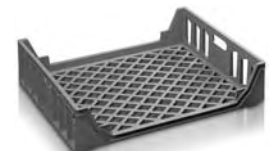

○ SN121202

Open fronted stack and nest basket with positive slide stacking to ensure secure stacking.

suitable for:

- bread deliveries
- morning goods

Technical specification

Ext.Top Dim.	762 x 508 x 216mm
Int.Base Dim.	697 x 463 x 190mm
Load	120kg on base tray
Capacity	65 litres
Weight	1.9kg
Material	Polypropylene
Colour	Grey

○ SN645401

Stack and nest bread bun tray with rigid base for conveyor and automated handling.

suitable for:

- morning goods
- confectionery

Technical specification

Ext.Top Dim.	640 x 540 x 117mm
Int.Base Dim.	595 x 505 x 88mm
Load	100kg on base tray
Capacity	26 litres
Weight	1.5kg
Material	Polypropylene
Colour	Blue

○ SN151501

Open fronted stack and nest basket that stacks and nests by turning through 90°.

suitable for:

- bread deliveries
- morning goods

Technical specification

Ext.Top Dim.	772 x 627 x 176mm
Int.Base Dim.	716 x 586 x 149mm
Load	145kg on base tray
Capacity	63 litres
Weight	2.1kg
Material	Polypropylene
Colour	Grey

○ SN150401

Open fronted stack and nest basket with positive slide stacking to ensure secure stacking.

suitable for:

- bread deliveries
- morning goods

Stacked
375mm

Nested
70%

Technical specification

Ext.Top Dim.	815 x 635 x 192mm
Int.Base Dim.	739 x 595 x 168mm
Load	145kg on base tray
Capacity	75 litres
Weight	2.7kg
Material	Polypropylene
Colour	Grey