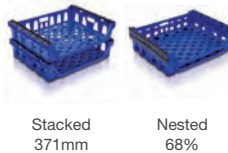

slide stacking feature for added stacking ease

baskets sized for different loaf sizes

hand holes for easy manual handling

Plastic baskets designed specifically for the distribution of bread and morning goods.

○ SN150201

Open fronted stack and nest basket with positive slide stacking to ensure secure stacking.

suitable for:

- bread deliveries
- morning goods

Technical specification

Ext.Top Dim.	788 x 617 x 190mm
Int.Base Dim.	723 x 569 x 165mm
Load	145kg on base tray
Capacity	68 litres
Weight	2.4kg
Material	Polypropylene
Colour	Blue

○ SN121202

Open fronted stack and nest basket with positive slide stacking to ensure secure stacking.

suitable for:

- bread deliveries
- morning goods

Technical specification

Ext.Top Dim.	762 x 508 x 216mm
Int.Base Dim.	697 x 463 x 190mm
Load	120kg on base tray
Capacity	65 litres
Weight	1.9kg
Material	Polypropylene
Colour	Grey

○ SN150401

Open fronted stack and nest basket with positive slide stacking to ensure secure stacking.

suitable for:

- bread deliveries
- morning goods

Stacked
375mm

Nested
70%

Technical specification

Ext.Top Dim.	815 x 635 x 192mm
Int.Base Dim.	739 x 595 x 168mm
Load	145kg on base tray
Capacity	75 litres
Weight	2.7kg
Material	Polypropylene
Colour	Grey