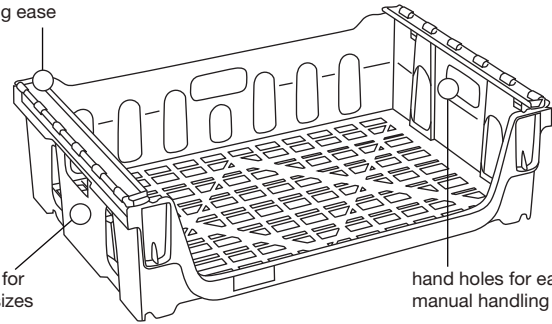

slide stacking feature for added stacking ease

baskets sized for different loaf sizes

hand holes for easy manual handling

Plastic baskets designed specifically for the distribution of bread and morning goods.

○ SN150201

Open fronted stack and nest basket with positive slide stacking to ensure secure stacking.

suitable for:

- bread deliveries
- morning goods

Technical specification

Ext.Top Dim.	788 x 617 x 190mm
Int.Base Dim.	723 x 569 x 165mm
Load	145kg on base tray
Capacity	68 litres
Weight	2.4kg
Material	Polypropylene
Colour	Blue

○ SN121202

Open fronted stack and nest basket with positive slide stacking to ensure secure stacking.

suitable for:

- bread deliveries
- morning goods

Technical specification

Ext.Top Dim.	762 x 508 x 216mm
Int.Base Dim.	697 x 463 x 190mm
Load	120kg on base tray
Capacity	65 litres
Weight	1.9kg
Material	Polypropylene
Colour	Grey

○ SN150401

Open fronted stack and nest basket with positive slide stacking to ensure secure stacking.

suitable for:

- bread deliveries
- morning goods

Stacked
375mm

Nested
70%

Technical specification

Ext.Top Dim.	815 x 635 x 192mm
Int.Base Dim.	739 x 595 x 168mm
Load	145kg on base tray
Capacity	75 litres
Weight	2.7kg
Material	Polypropylene
Colour	Grey