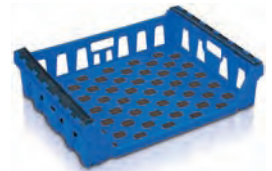

○ SN150201

Open fronted stack and nest basket with positive slide stacking to ensure secure stacking.

suitable for:

- bread deliveries
- morning goods

Technical specification

Ext.Top Dim.	788 x 617 x 190mm
Int.Base Dim.	723 x 569 x 165mm
Load	145kg on base tray
Capacity	68 litres
Weight	2.4kg
Material	Polypropylene
Colour	Blue

○ SN121202

Open fronted stack and nest basket with positive slide stacking to ensure secure stacking.

suitable for:

- bread deliveries
- morning goods

Technical specification

Ext.Top Dim.	762 x 508 x 216mm
Int.Base Dim.	697 x 463 x 190mm
Load	120kg on base tray
Capacity	65 litres
Weight	1.9kg
Material	Polypropylene
Colour	Grey

○ SN645401

Stack and nest bread bun tray with rigid base for conveyor and automated handling.

suitable for:

- morning goods
- confectionery

Technical specification

Ext.Top Dim.	640 x 540 x 117mm
Int.Base Dim.	595 x 505 x 88mm
Load	100kg on base tray
Capacity	26 litres
Weight	1.5kg
Material	Polypropylene
Colour	Blue

○ SN151501

Open fronted stack and nest basket that stacks and nests by turning through 90°.

suitable for:

- bread deliveries
- morning goods

Technical specification

Ext.Top Dim.	772 x 627 x 176mm
Int.Base Dim.	716 x 586 x 149mm
Load	145kg on base tray
Capacity	63 litres
Weight	2.1kg
Material	Polypropylene
Colour	Grey