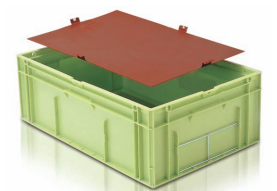

Dolly
91005 /
DOJ90501

Lid
04300 /
LI043004

Stacked
413mm

Technical specification

Ext. Dim.	400 x 300 x 214mm
Int. Dim.	362 x 263 x 194mm
Capacity	18 litres
Weight	1.44kg
Material	HDPE
Colour	Ivory

○ 06422 / GA642204

Modular range of containers approved for the automotive industry.

Dolly
91005 /
DOJ90501

Lid
06400 /
LI064004

Stacked
413mm

Technical specification

Ext. Dim.	600 x 400 x 214mm
Int. Dim.	560 x 362 x 194mm
Capacity	39 litres
Weight	2.38kg
Material	HDPE
Colour	Green

○ 06432 / GA643204

Modular range of containers approved for the automotive industry.

Dolly
91005 /
DOJ90501

Lid
06400 /
LI064004

Stacked
613mm

Technical specification

Ext. Dim. 600 x 400 x 314mm
Int. Dim. 560 x 362 x 294mm
Capacity 59 litres
Weight 2.96kg
Material HDPE
Colour Yellow

○ 01315 / GA131504

Extended Galia box for larger products.

Divider
00431 /
GA131578

Stacked
285mm

Technical specification

Ext. Dim. 1196 x 238 x 150mm
Int. Dim. 1147 x 275 x 132mm
Capacity 42 litres
Weight 3.7kg
Material HDPE
Colour Deep yellow