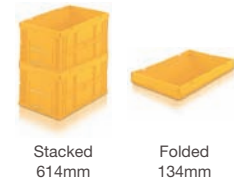

Stacked
213mm

Technical specification

Ext. Dim. 594 x 396 x 114mm
Int. Dim. 550 x 362 x 100mm
Capacity 18 litres
Weight 1.75kg
Material HDPE
Colour Grey

○ RB641504

In the configuration Galia.

Technical specification

Ext. Dim.	594 x 396 x 164mm
Int. Dim.	550 x 362 x 140mm
Capacity	27.5 litres
Weight	2kg
Material	HDPE
Colour	Grey

○ P6423 / FC642304

Folding Galia type container.

Technical specification

Ext. Dim.	600 x 400 x 214mm
Int. Dim.	560 x 362 x 194mm
Capacity	39 litres
Weight	2.38kg
Material	HDPE
Colour	Green

○ P6433 / FC643304

Folding Galia type container.

Technical specification

Ext. Dim.	600 x 400 x 314mm
Int. Dim.	560 x 362 x 294mm
Capacity	59 litres
Weight	2.96kg
Material	HDPE
Colour	Orange