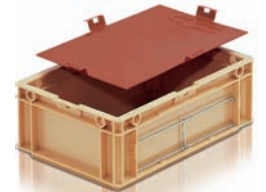

Galia range of modular containers approved for and by the automotive industry.

○ 03212 / GA321204

Modular range of containers approved for the automotive industry.

Lid
03200 /
LI032004

Stacked
213mm

Technical specification

Ext. Dim.	300 x 200 x 114mm
Int. Dim.	263 x 163 x 94mm
Capacity	4 litres
Weight	0.57kg
Material	HDPE
Colour	Beige

○ 04312 / GA431204

Modular range of containers approved for the automotive industry.

Dolly
91005 /
DOJ90501

Lid
04300 /
LI043004

Stacked
213mm

Technical specification

Ext. Dim.	400 x 200 x 114mm
Int. Dim.	362 x 263 x 94mm
Capacity	9 litres
Weight	0.93kg
Material	HDPE
Colour	Orange

○ 04322 / GA432204

Modular range of containers approved for the automotive industry.

Dolly
91005 /
DOJ90501

Lid
04300 /
LI043004

Stacked
413mm

Technical specification

Ext. Dim.	400 x 300 x 214mm
Int. Dim.	362 x 263 x 194mm
Capacity	18 litres
Weight	1.44kg
Material	HDPE
Colour	Ivory

○ 06422 / GA642204