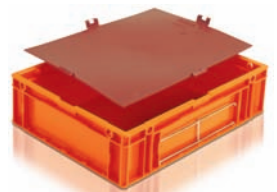

Ext. Dim.	300 x 200 x 114mm
Int. Dim.	263 x 163 x 94mm
Capacity	4 litres
Weight	0.57kg
Material	HDPE
Colour	Beige

○ 04312 / GA431204

Modular range of containers approved for the automotive industry.

Dolly
91005 /
DOJ90501

Lid
04300 /
LI043004

Stacked
213mm

Technical specification

Ext. Dim.	400 x 200 x 114mm
Int. Dim.	362 x 263 x 94mm
Capacity	9 litres
Weight	0.93kg
Material	HDPE
Colour	Orange

○ 04322 / GA432204

Modular range of containers approved for the automotive industry.

Dolly
91005 /
DOJ90501

Lid
04300 /
LI043004

Stacked
413mm

Technical specification

Ext. Dim.	400 x 300 x 214mm
Int. Dim.	362 x 263 x 194mm
Capacity	18 litres
Weight	1.44kg
Material	HDPE
Colour	Ivory

○ 06422 / GA642204

Modular range of containers approved for the automotive industry.

Dolly
91005 /
DOJ90501

Lid
06400 /
LI064004

Stacked
413mm

Technical specification

Ext. Dim.	600 x 400 x 214mm
Int. Dim.	560 x 362 x 194mm
Capacity	39 litres
Weight	2.38kg
Material	HDPE
Colour	Green