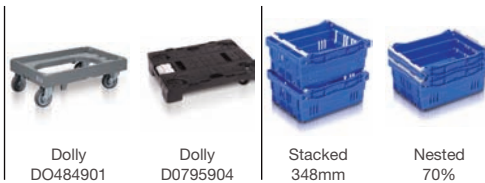

“Maxinest containers ensure that quality of produce is maintained throughout the deliveries to our shops.” *Fritos Blanco*

○ SN431302

Small size stack and nest container. Part of the Maxinest range, with a swing bar action which will give two internal working heights.

suitable for:

- produce distribution and display

Technical specification

Ext. Top Dim.	400 x 300 x 135mm
Int. Base Dim.	365 x 261 x 100mm
Load	81kg on base tray
Capacity	10 litres
Weight	0.8kg
Material	Polypropylene
Colour	Blue

○ SN431802

Small size stack and nest container. Part of the Maxinest range, with a swing bar action which will give two internal working heights.

suitable for:

- produce distribution and display

Technical specification

Ext. Top Dim.	400 x 300 x 180mm
Int. Base Dim.	364 x 264 x 144mm
Load	81kg on base tray
Capacity	15 litres
Weight	1kg
Material	Polypropylene
Colour	Blue

○ DH641002

Part of the Maxinest range, with a swing bar action which will give two internal working heights.