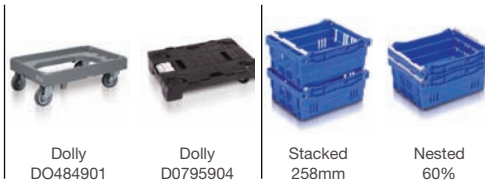

“Maxinest containers ensure that quality of produce is maintained throughout the deliveries to our shops.” *Fritos Blanco*

○ SN431302

Small size stack and nest container. Part of the Maxinest range, with a swing bar action which will give two internal working heights.

suitable for:

- produce distribution and display

Technical specification

Ext. Top Dim.	400 x 300 x 135mm
Int. Base Dim.	365 x 261 x 100mm
Load	81kg on base tray
Capacity	10 litres
Weight	0.8kg
Material	Polypropylene
Colour	Blue

○ SN431802

Small size stack and nest container. Part of the Maxinest range, with a swing bar action which will give two internal working heights.

suitable for:

- produce distribution and display

Technical specification

suitable for:

- prepacked meats
- prepacked fish
- variety of salad products

Technical specification

Ext. Top Dim.	600 x 400 x 106mm
Int. Base Dim.	552 x 352 x 50mm
Load	162kg on base tray
Capacity	16 and 10 litres
Weight	1.2kg
Material	Polypropylene
Colour	Blue